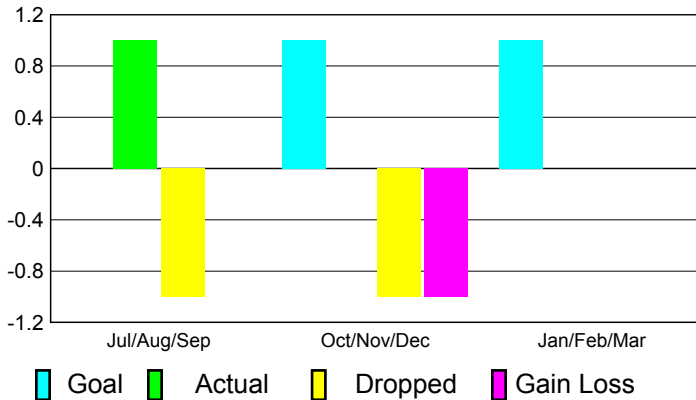

2010-2011 GMT Reports for District (or Undistricted) **District 108 YA**

GMT: **Federico STEINHAUS**

Location: **ITALY**

GMT CA: **4**

CLUBS

**Club Results
2010-2011**

**Clubs
2009-2010**

Month	New Club Goal	Actual New Clubs	Actual Dropped Clubs	Gain/Loss of Clubs	Gain/Loss of Clubs
Jul/Aug/Sep	0	1	-1	0	-1
Oct/Nov/Dec	1	0	-1	-1	0
Jan/Feb/Mar	1	0	0	0	0
Totals	2	1	-2	-1	-1

Club Results 2010-2011

Goal, New, Dropped, Gain/Loss

Comparison of Club Gain/Loss

Current Year Compared to the Previous Year

YTD Status Quo Clubs 2010-2011

Status Quo Clubs Compared to Status Quo Members

MEMBERSHIP