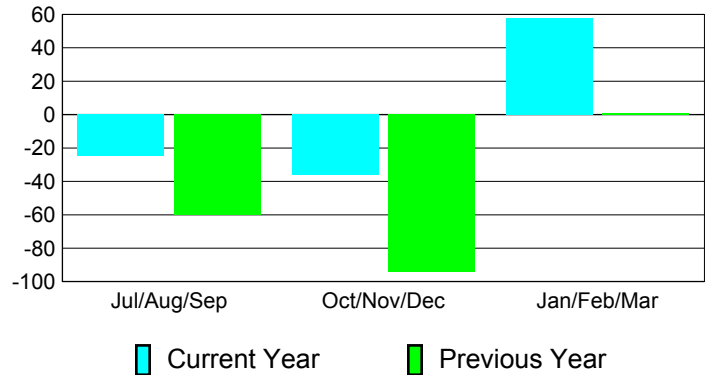

**Membership Results
2010-2011**

**Membership
2009-2010**

Month	Net Memb Goal	Actual New Memb	Actual Dropped Memb	Gain/Loss of Memb	Gain/Loss of Memb
Jul/Aug/Sep	0	108	-133	-25	-60
Oct/Nov/Dec	30	113	-149	-36	-94
Jan/Feb/Mar	20	147	-89	58	1
Totals	50	368	-371	-3	-153

Membership Results 2010-2011

Goal, New, Dropped, Gain/Loss

Comparison of Membership Gain/Loss

Current Year Compared to the Previous Year

Gender Comparison 2010-2011

Jul/Aug/Sep

Oct/Nov/Dec

Jan/Feb/Mar