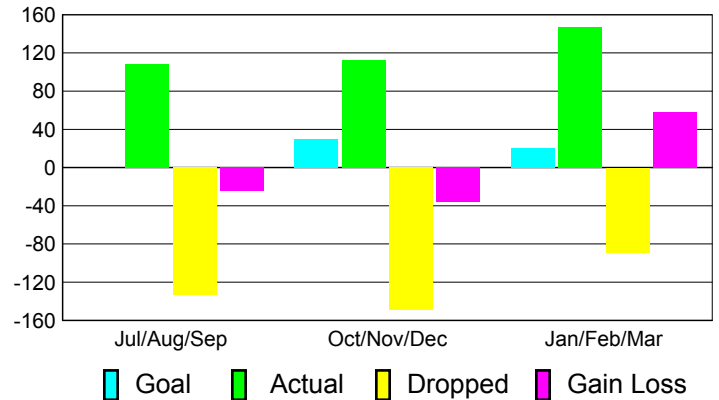

Membership Results 2010-2011

Goal, New, Dropped, Gain/Loss

Comparison of Membership Gain/Loss

Current Year Compared to the Previous Year